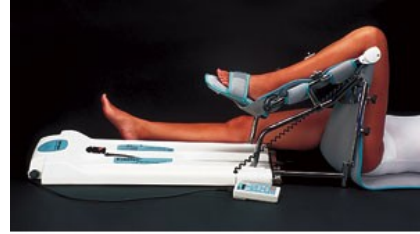

Performa Knee CPM including accessories Range of Motion, Extension Flexion

- Knee -3° 130°
- Hip 8° 80°
- Ankle Plantar flexion 40° Dorsiflexion 30°
- Internal rotation 30°, External rotation 30°

Specification:

Patient height: 112cm to 206cm Speed from 50°/minute to 220°/minute

Weight: 15kg

Length: 109cm

Width: 33cm

Height: 35cm

Voltage: from 100 to 240 volts, 50/60Hz

Electrical power: 60VA

Available Products: