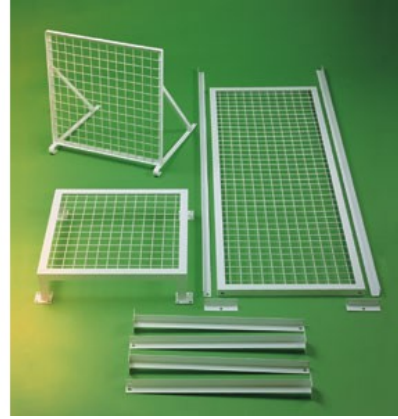

Heavy duty ceiling mounted suspension frame 1980x690mm, in standard white enamel finish. These are high quality and long-lasting. Other sizes can be made to order to fit particular requirements.

Specification:

Available Products:

Suspension Frame (Ceiling Mounted)

Heavy duty ceiling mounted suspension frame 1980x690mm, in standard white enamel finish.

Optional Accessories:

Contact Information:

UK Contact

EMS Physio Ltd
Grove Technology Park
Downsview Road
Wantage
Oxfordshire OX12 9FE
England