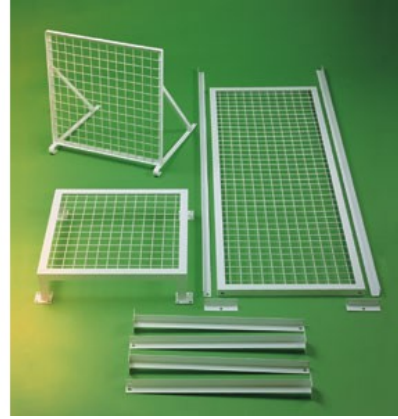

Heavy duty wall bar mounted suspension frame, 690x690mm in standard white enamel finish. These are high quality and long-lasting. Other sizes can be made to order to fit particular requirements.

Specification:

Available Products:

Suspension Frame (Wall Bar Mounted)

Heavy duty wall bar mounted suspension frame, 690x690mm in standard white enamel finish.

Optional Accessories:

Contact Information:

UK Contact

EMS Physio Ltd
Grove Technology Park
Downsview Road
Wantage
Oxfordshire OX12 9FE
England